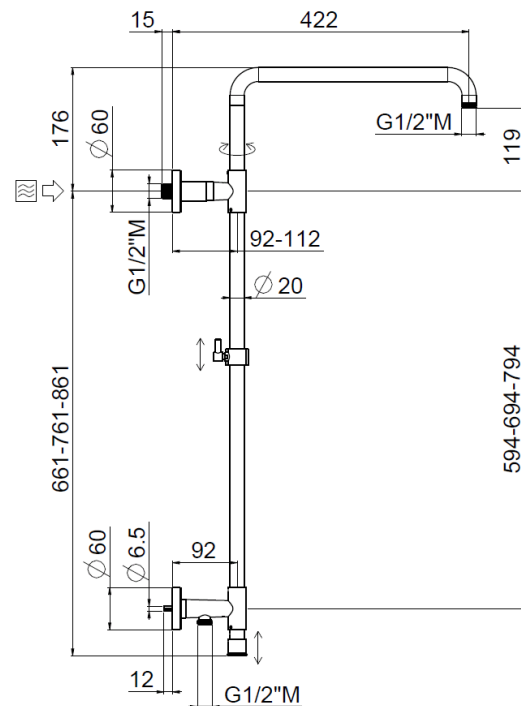

Stick high wall outlet

Stick high wall outlet, Stick shower head
31626/IA-B-CRX

TECHNICAL INFORMATION

Turning shower column with adjustable mounting and articulated shower holder, high water connection integrated in the upper holder, diverter, column height adjustable with optional extension kit. Stick round non-liming inspectable shower head Ø200 in ABS. One jet round shower in ABS. PVC double anti-torsion flexible hose cm 150. Wheelbase 700 mm. CHROME

FEATURES

Rain jet

Non-liming

adjustable telescopic shower column

double anti-torsion

PICTURE

SPARE PARTS

TECHNICAL DRAWING