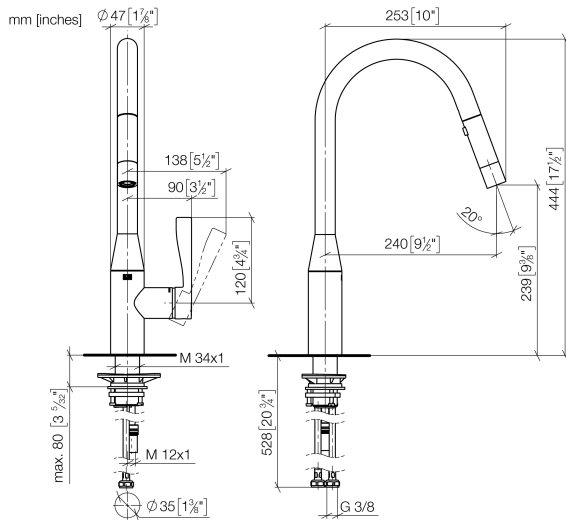

33 870 895

- 240mm projection
- pivotable spout 360°
- Optional swivel limiter available with swivel limiter set 12 821 970 90
- laminar and spray flow
- height of mixer 444 mm
- height up to laminar flow regulator 240 mm
- hole diameter 35 mm
- 1800 mm metal shower hose
- sprayface with anti-scaling system
- max. flow 10.4 l/min at 3 bar flow pressure
- lead-free
- This product can help a building meet the requirements of Green Building Rating Systems, e.g. LEED®, BREEAM®, DGNB

33 870 895

**Flow rate chart**

**Codes & Standards**

DIN 4109

Executive Order  
no. 1007

ISO 3822

Ü-Zeichen

SYNC Single-lever mixer Pull-down with spray function - Durabrass (23kt Gold)