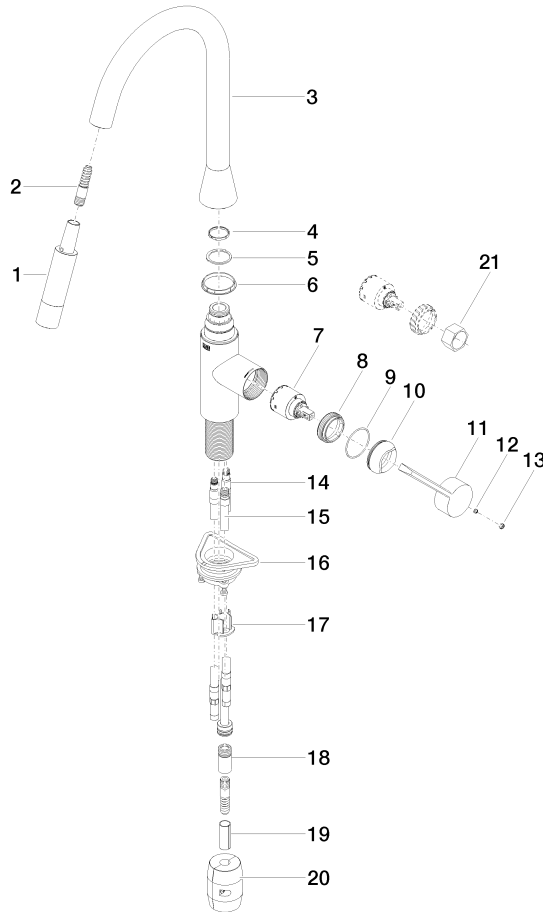

33 870 895

Product version from 5/20/2021