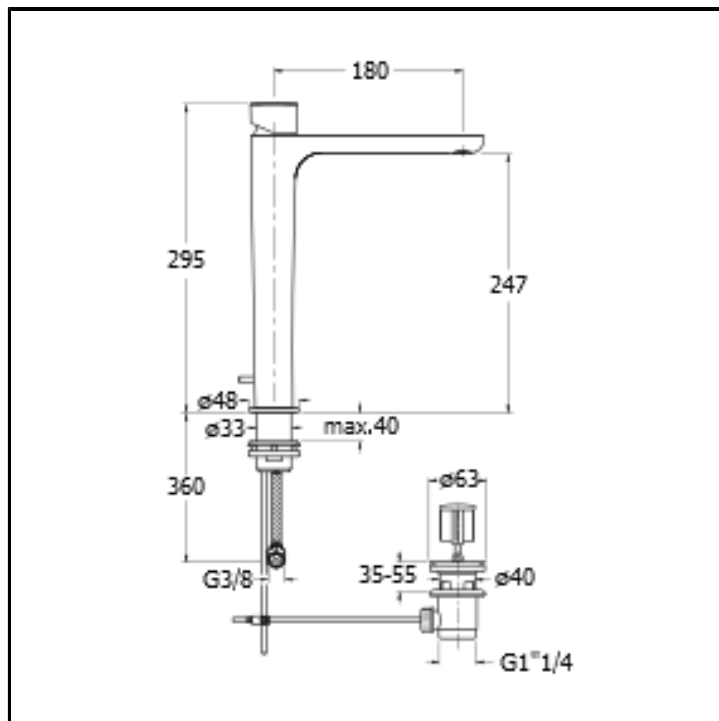

CRIQE223

■ CRISTINA
RUBINETTERIE

Basin mixer TALL with 1"1/4 waste

FINITURE

 Chrome

FEATURES (MODEL NAME SIDE)

- Tall

FEATURES FROM TECHNOLOGIES