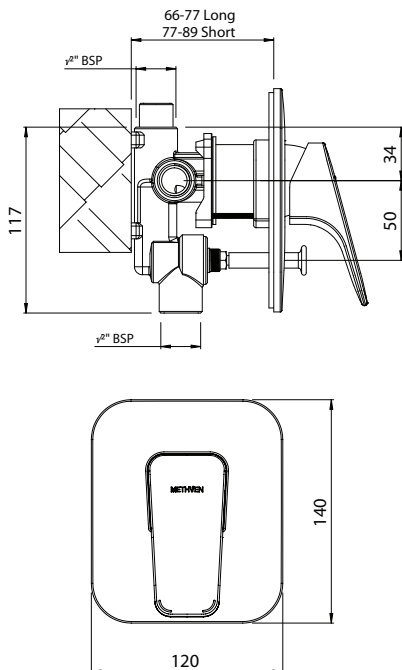

## WAIPORI SHOWER MIXER

Also available in  
MATTE BLACK FINISH

**CONSTRUCTION:** Brass body

**CARTRIDGE:** Ceramic

**CLASSIFICATION:** Suitable for mains pressure only

**INLET CONNECTIONS:** 1/2" BSP Male

**OUTLET CONNECTIONS:** 1/2" BSP Male

**OPTIMUM PRESSURE:** 150 - 1000kPa

**OPERATING TEMPERATURE:** 5 °C - 80 °C

- Large 140 x 120mm metal backplate
- DR brass body for greater durability and safe water
- Concealed screws to positively fasten faceplate
- Two dome covers provided for greater installation tolerance
- Brass feet for ease of installation
- Non return and flow restrictor in shower outlet
- Plunger diverter located under the handle for clean design lines