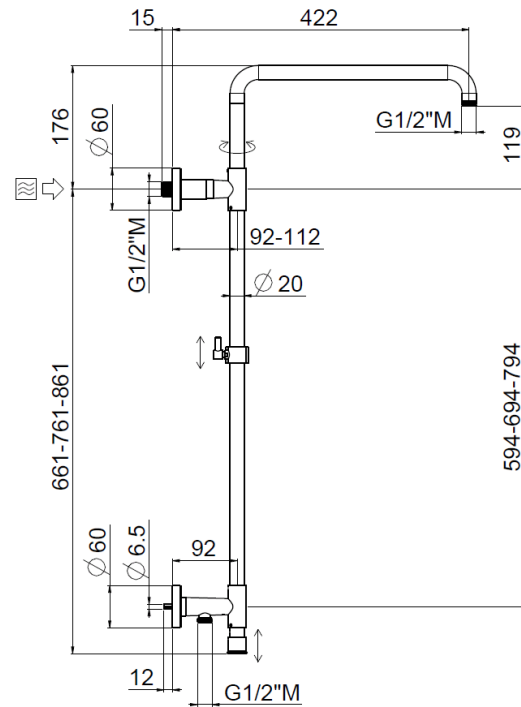

Stick high wall outlet

Stick high wall outlet, Stick shower head
31626X/IA-B-CRX

TECHNICAL INFORMATION

Turning shower column with adjustable mounting and articulated shower holder, high water connection integrated in the upper holder, diverter, column height adjustable with optional extension kit. Stick round non-liming inspectable shower head Ø200 in chromed stainless steel. One jet round shower in ABS. PVC double anti-torsion flexible hose cm 150. Wheelbase 700 mm. CHROME

PICTURE

SPARE PARTS

FEATURES

Rain jet

Non-liming

adjustable telescopic shower column

double anti-torsion

TECHNICAL DRAWING