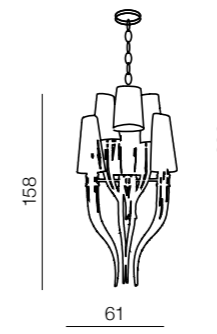

1 WHITE

2 BLACK

Diablo

- 1 AZ0087 (white)
- 2 AZ1343 (black)

E14 2x 11W ESB  
metal/fabric

Diablo 3 big

- 1 AZ1232 (white)
- 2 AZ1344 (black)

E14 6x 11W ESB  
metal/fabric