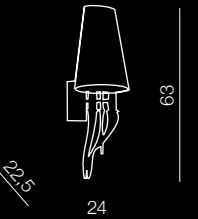

1 WHITE

2 BLACK

Diablo

- 1 AZ0087 (white)
- 2 AZ1343 (black)

E14 2x 11W ESB  
metal/fabric

Diablo 3 big

- 1 AZ1232 (white)
- 2 AZ1344 (black)

E14 6x 11W ESB  
metal/fabric