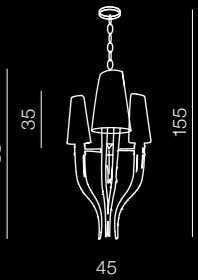

Diablo 3+3

- 1 AZ0173 (white)
- 2 AZ1417 (black)

E14 12x 11W ESB  
metal/fabric

Diablo 6 big

- 1 AZ1389 WH (white)
- 2 AZ1390 BK (black)

E14 12x 11W ESB  
metal/fabric

Diablo 3

- 1 AZ0028 (white)
- 2 AZ1345 (black)