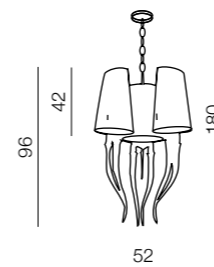

1 WHITE

2 BLACK

Diablo

- 1 AZ0087 (white)
- 2 AZ1343 (black)

E14 2x 11W ESB  
metal/fabric

Diablo 3 big

- 1 AZ1232 (white)
- 2 AZ1344 (black)

E14 6x 11W ESB  
metal/fabric

Diablo 3+3

- 1 AZ0173 (white)
- 2 AZ1417 (black)

E14 12x 11W ESB  
metal/fabric

Diablo 6 big

- 1 AZ1389 WH (white)
- 2 AZ1390 BK (black)

E14 12x 11W ESB  
metal/fabric

Diablo 3

- 1 AZ0028 (white)
- 2 AZ1345 (black)