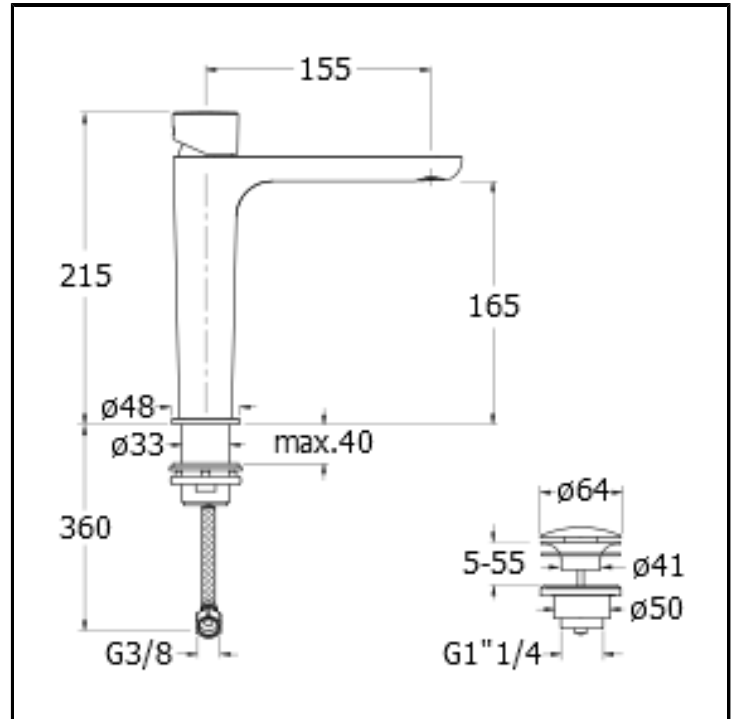

CRIQE227

■ CRISTINA
RUBINETTERIE

Basin mixer MEDIUM with 1"1/4 Up&Down waste

FINITURE

 Chrome

FEATURES (MODEL NAME SIDE)

- Medium

FEATURES FROM TECHNOLOGIES