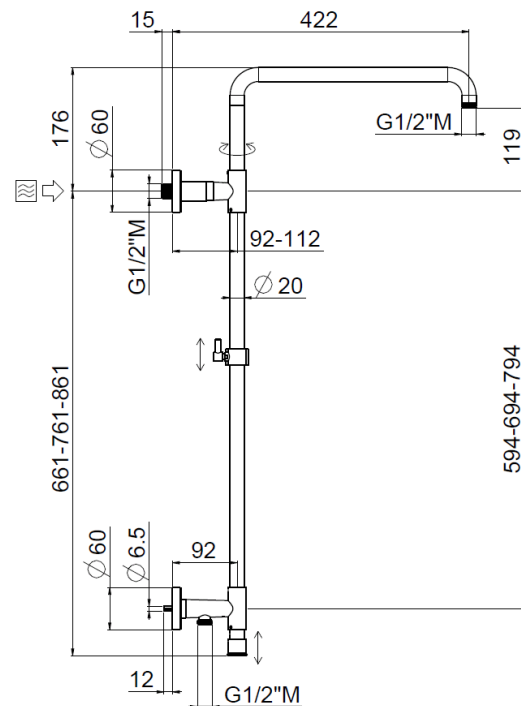

SPARE PARTS

TECHNICAL DRAWING