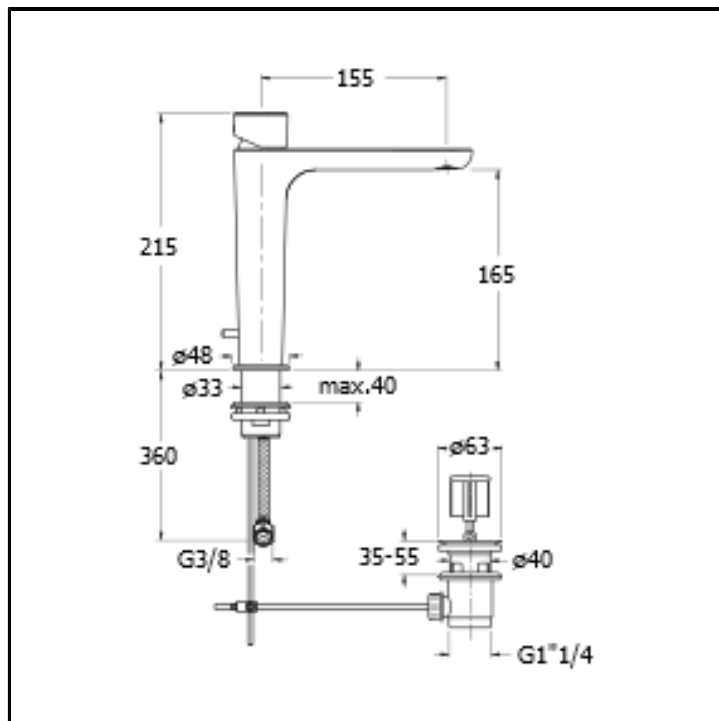

CRIQE229

■ CRISTINA
RUBINETTERIE

Basin mixer MEDIUM with 1"1/4 pop up waste

FINITURE

 Chrome

FEATURES (MODEL NAME SIDE)

- Medium

FEATURES FROM TECHNOLOGIES