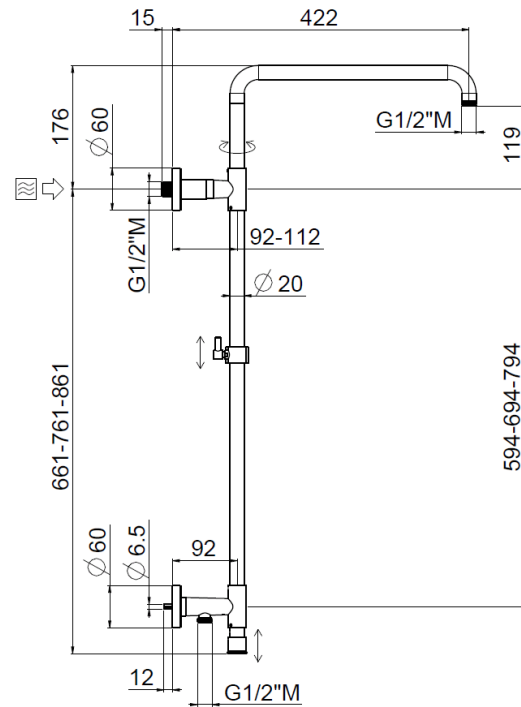

Stick high wall outlet

Stick high wall outlet, Stick shower head
31628X/IA-B-CRX

TECHNICAL INFORMATION

Turning shower column with adjustable mounting and articulated shower holder, high water connection integrated in the upper holder, diverter, column height adjustable with optional extension kit. Stick round non-liming inspectable shower head Ø250 in chromed stainless steel. One jet round shower in ABS. PVC double anti-torsion flexible hose cm 150. Wheelbase 700 mm. CHROME

PICTURE

SPARE PARTS

FEATURES

Rain jet

Non-liming

adjustable telescopic shower column

double anti-torsion

TECHNICAL DRAWING