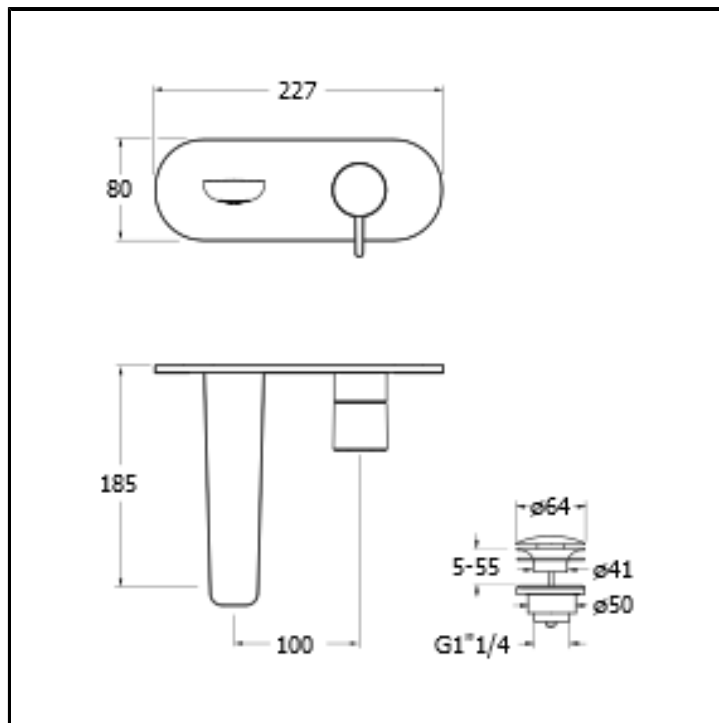

Wall mounted basin mixer REGULAR external parts for CRICS200 (right side) - CRICS201 (left side) with 1"1/4 Up&Down waste and metal plate

FINITURE

 Chrome

FEATURES (MODEL NAME SIDE)

- Regular

FEATURES FROM TECHNOLOGIES