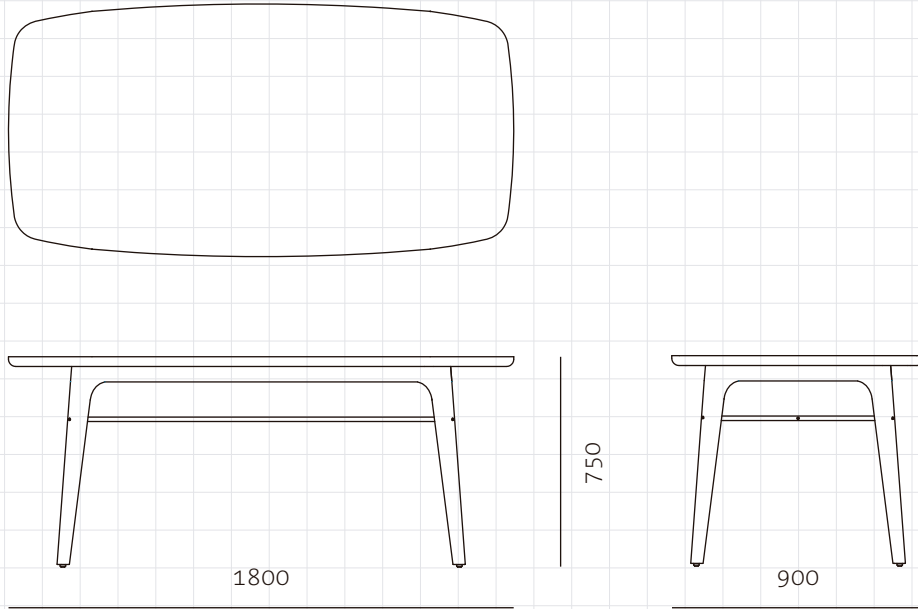

**Utility Dining Table W1800**

<b>CODE</b>	UT-T410-1800		
<b>DIMENSIONS</b>	W1800 x D900 x H750mm		
<b>NET WEIGHT</b>	52.0 kg		
<b>ENVIRONMENT</b>	Indoor		
<b>MATERIALS</b>	Solid wood legs and drawers, Veneer laminate top, Stainless steel brass finish		
	*Please refer to website or contact your local representative for complete material swatches.		
<b>SHIPPING</b>	<b>Package</b>	Knock Down	
	<b>Package Qty</b>	2 boxes	
	<b>Packaging</b>	<b>Measurement (mm)</b>	<b>Volume (cbm)</b>
	<b>FCL</b>	W1880 x D980 x H165	0.30
		W215 x D265 x H765	0.04
	<b>LCL/AIR</b>	W1900 x D1000 x H260	0.49
		W215 x D265 x H765	0.04
			<b>Gross Weight (kg)</b>
			53.0
			8.0
			75.0
			8.0