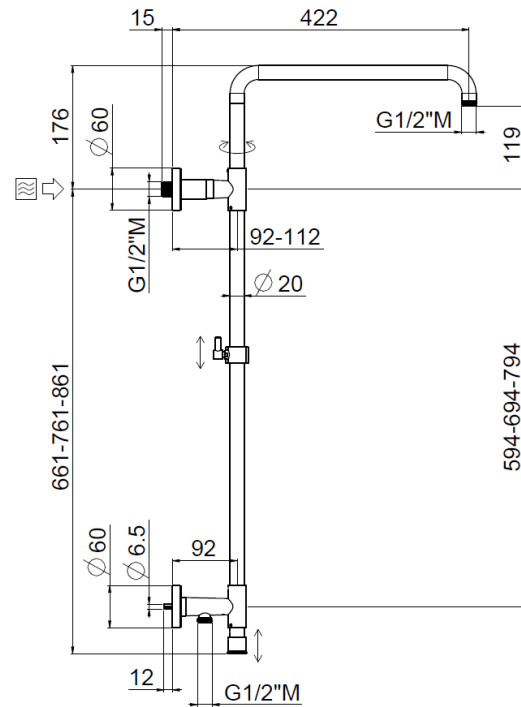

Stick high wall outlet

Stick high wall outlet, Stick shower head
31629X/IA-B-CRX

TECHNICAL INFORMATION

Turning shower column with adjustable mounting and articulated shower holder, high water connection integrated in the upper holder, diverter, column height adjustable with optional extension kit. Stick round non-liming inspectable shower head Ø300 in chromed stainless steel. One jet round shower in ABS. PVC double anti-torsion flexible hose cm 150. Wheelbase 700 mm. CHROME

PICTURE

SPARE PARTS

FEATURES

Rain jet

Non-liming

adjustable telescopic shower column

double anti-torsion

TECHNICAL DRAWING