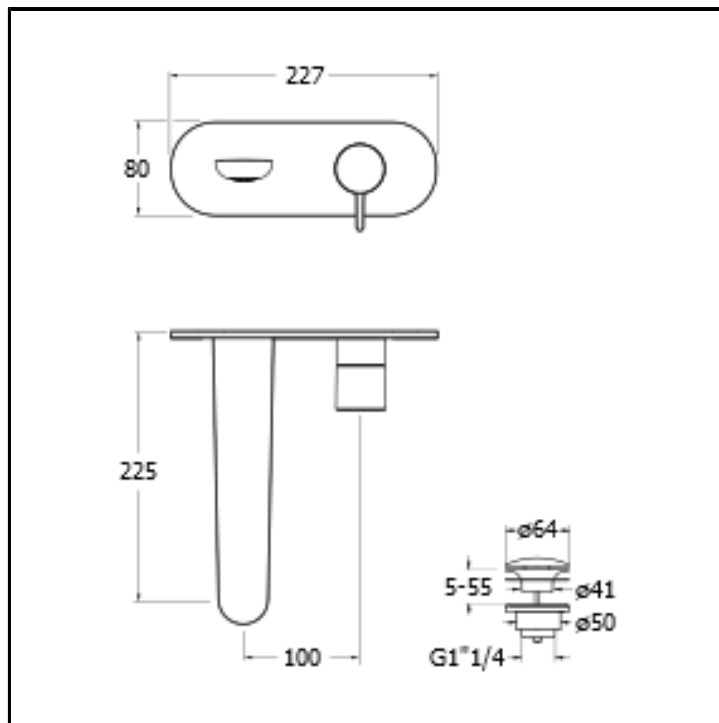

Wall mounted basin mixer LARGE external parts for CRICS200 (right side) - CRICS201 (left side) with 1"1/4 Up&Down waste and metal plate