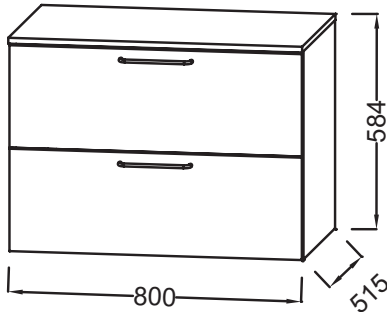

EB2548-R7

Collection: ODÉON RIVE GAUCHE

Finish*:

Main features:

Features

- DIMENSIONS: 80 x 0 x 0 cm
- MATERIAL: Lacquer or melamine
- NORMS AND REGULATION: NF
- VERSION: Bronze handle
- HANDLE : Attached wire handle
- FIXING: Installer selects fixings set according to wall support
- WEIGHT: 36 kg
- INSTALLATION TYPE: Wall-hung
- STORAGE TYPE: Drawer
- TYPE OF COORDINATING FURNITURE : Drawer unit
- INSIDE FINISH: Grey

Consumer benefits

- PRACTICAL: Additional storage solution
- SOUND COMFORT: Drawers equipped with a damper close system
- PERFECT FINISH: Wide choice of finishes

Technical drawing

Product Specification: Drawer unit 80 cm 2 drawers, bronze wire handles. EB2548-R7. Collection: ODÉON RIVE GAUCHE. DIMENSIONS: 80 x 0 x 0 cm. WEIGHT: 36 kg. MATERIAL: Lacquer or melamine. INSTALLATION TYPE: Wall-hung. NORMS AND REGULATION: NF. STORAGE TYPE: Drawer. VERSION: Bronze handle. TYPE OF COORDINATING FURNITURE : Drawer unit. HANDLE : Attached wire handle. INSIDE FINISH: Grey. FIXING: Installer selects fixings set according to wall support.