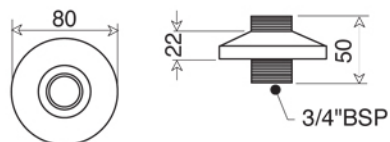

fissaggio a muro

BERKELEY Collection	
Code	Description
8360-C 8361-I/N/O/OR 8361-B/ND/R	Berkeley wall mounted bath mixer White Chrome Incalux, Nickel, Dark Gold, Rose Gold Bronze, Dark Nickel, Copper
8360-B-C 8361B-I/N/O/OR 8361B-B/ND/R	Black Chrome Incalux, Nickel, Dark Gold, Rose Gold Bronze, Dark Nickel, Copper