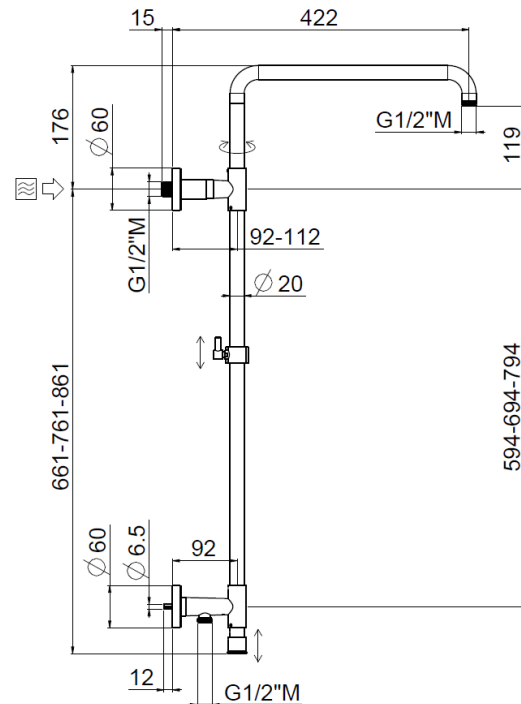

Stick high wall outlet

Stick high wall outlet, Stick shower head
30626X/IA-B-CRX

TECHNICAL INFORMATION

Turning shower column with adjustable mounting and articulated shower holder, high water connection integrated in the upper holder, diverter, column height adjustable with optional extension kit. Stick round non-liming inspectable shower head Ø200 in chromed stainless steel. One jet round shower in brass. PVC double anti-torsion flexible hose cm 150. Wheelbase 700 mm. CHROME

FEATURES

Rain jet

Non-liming

adjustable telescopic shower column

double anti-torsion

PICTURE

SPARE PARTS

TECHNICAL DRAWING