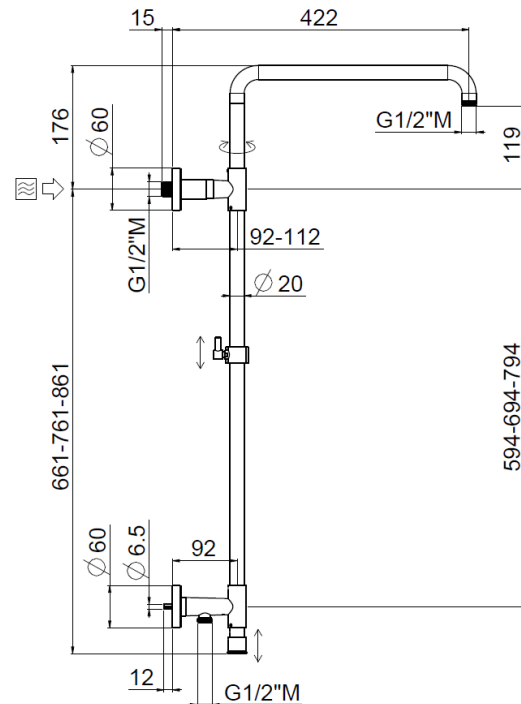

Stick high wall outlet

Stick high wall outlet, Stick shower head
30628X/IA-B-CRX

TECHNICAL INFORMATION

Turning shower column with adjustable mounting and articulated shower holder, high water connection integrated in the upper holder, diverter, column height adjustable with optional extension kit. Stick round non-liming inspectable shower head Ø250 in chromed stainless steel. One jet round shower in brass. PVC double anti-torsion flexible hose cm 150. Wheelbase 700 mm. CHROME

FEATURES

Rain jet

Non-liming

adjustable telescopic shower column

double anti-torsion

PICTURE

SPARE PARTS

TECHNICAL DRAWING