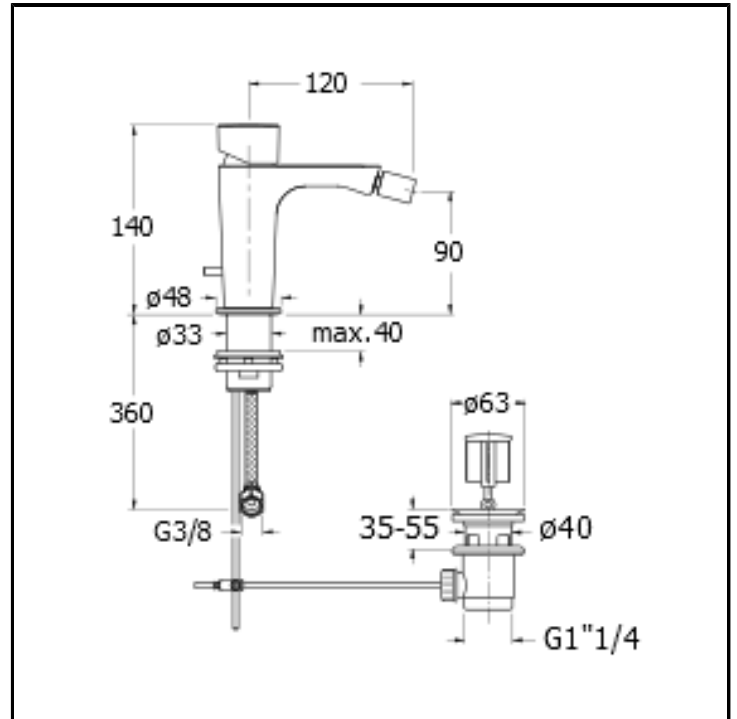

CRIQE321

Bidet mixer with 1"1/4 pop up waste

FINITURE

 Chrome

FEATURES FROM TECHNOLOGIES

-
-

COMMAND

- Monocontrol