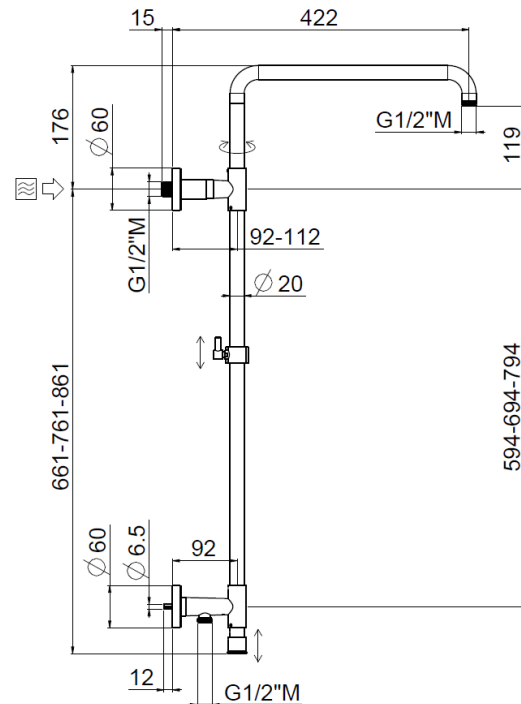

SPARE PARTS

TECHNICAL DRAWING