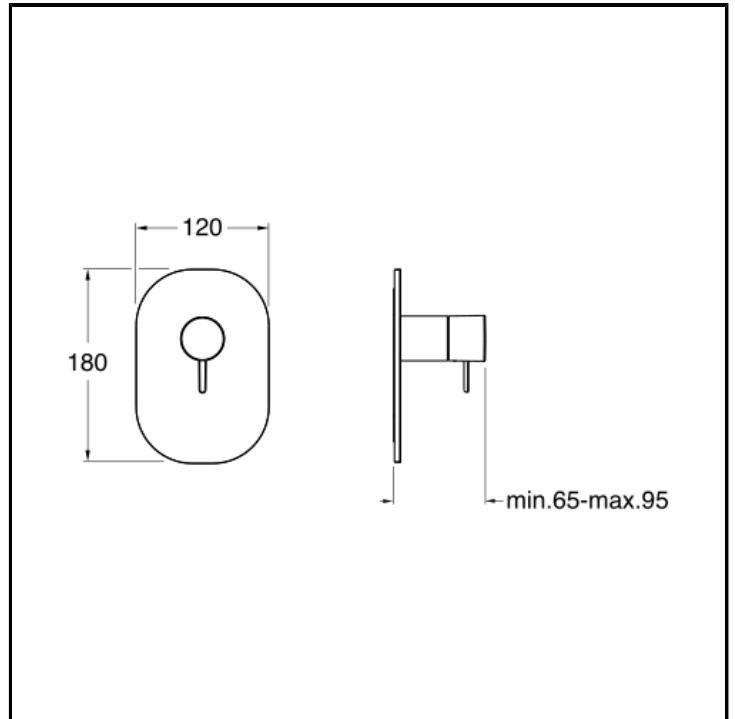

Shower mixer external parts for CRICS535 with metal plate