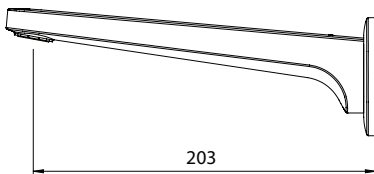

WAIPORI SPOUT

Also available in
MATTE BLACK FINISH

CONSTRUCTION: Brass body

CLASSIFICATION: Suitable for **all pressure** systems

PIPE CONNECTION: 1/2" BSP Female

OPTIMUM PRESSURE: 35 - 50kPa

DIMENSIONS FOR FITTING: 200mm centre projection

OPERATING TEMPERATURE: 5 °C - 80 °C

- Quick fit adaptor included
- Slim stream shape aerator with directional swivel
- DR brass body for greater durability and safe water

WASPW200CP

Chrome

<http://www.methven.com/nz/waipori-wall-mounted-bath-spout>