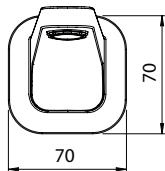

WAIPORI SPOUT

Also available in
MATTE BLACK FINISH

CONSTRUCTION: Brass body

CLASSIFICATION: Suitable for **all pressure** systems

PIPE CONNECTION: 1/2" BSP Female

OPTIMUM PRESSURE: 35 - 50kPa

DIMENSIONS FOR FITTING: 200mm centre projection

OPERATING TEMPERATURE: 5 °C - 80 °C

- Quick fit adaptor included
- Slim stream shape aerator with directional swivel
- DR brass body for greater durability and safe water

WASPW200CP

Chrome

<http://www.methven.com/nz/waipori-wall-mounted-bath-spout>