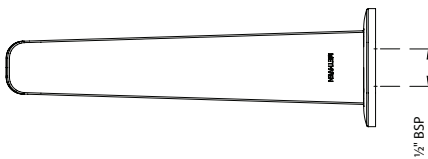

WAIPORI SPOUT

Also available in
MATTE BLACK FINISH

CONSTRUCTION: Brass body

CLASSIFICATION: Suitable for **all pressure** systems

PIPE CONNECTION: 1/2" BSP Female

OPTIMUM PRESSURE: 35 - 50kPa

DIMENSIONS FOR FITTING: 200mm centre projection

OPERATING TEMPERATURE: 5 °C - 80 °C

- Quick fit adaptor included
- Slim stream shape aerator with directional swivel
- DR brass body for greater durability and safe water

WASPW200CP

Chrome

<http://www.methven.com/nz/waipori-wall-mounted-bath-spout>