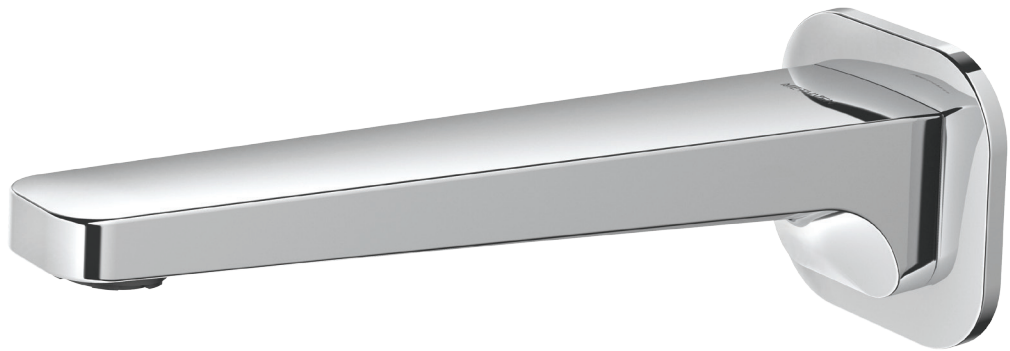

WAIPORI SPOUT

Also available in
MATTE BLACK FINISH

CONSTRUCTION: Brass body

CLASSIFICATION: Suitable for **all pressure** systems

PIPE CONNECTION: 1/2" BSP Female

OPTIMUM PRESSURE: 35 - 50kPa

DIMENSIONS FOR FITTING: 200mm centre projection

OPERATING TEMPERATURE: 5 °C - 80 °C

- Quick fit adaptor included
- Slim stream shape aerator with directional swivel
- DR brass body for greater durability and safe water

WASPW200CP

Chrome

<http://www.methven.com/nz/waipori-wall-mounted-bath-spout>