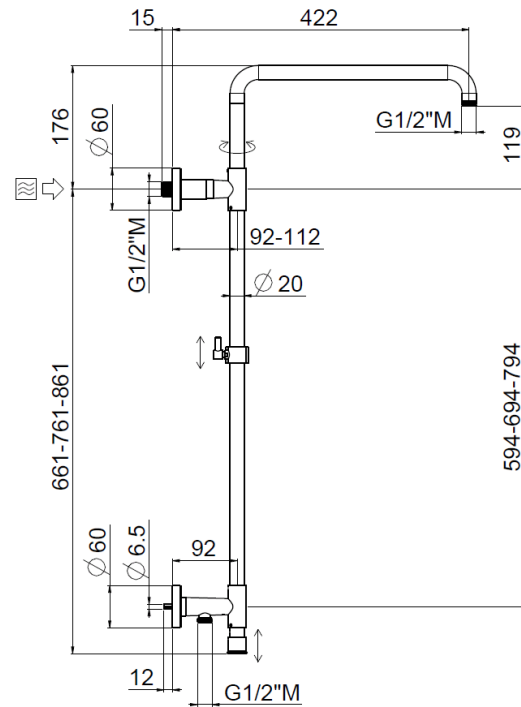

Stick high wall outlet

Stick high wall outlet, Stick shower head
30629X/IA-B-CRX

TECHNICAL INFORMATION

Turning shower column with adjustable mounting and articulated shower holder, high water connection integrated in the upper holder, diverter, column height adjustable with optional extension kit. Stick round non-liming inspectable shower head Ø300 in chromed stainless steel. One jet round shower in brass. PVC double anti-torsion flexible hose cm 150. Wheelbase 700 mm. CHROME

PICTURE

SPARE PARTS

FEATURES

Rain jet

Non-liming

adjustable telescopic shower column

double anti-torsion

TECHNICAL DRAWING