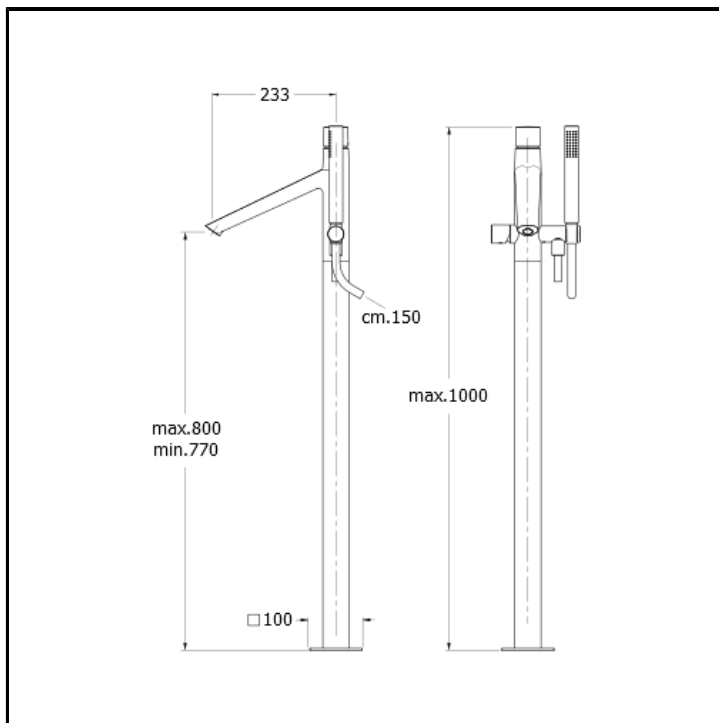

Floor mounted bath mixer external parts for CRICS290 with LONG LIFE flexible hose and anti-lime hand shower with independent mixing

FINITURE

 Chrome

CHARACTERISTICS

-

FEATURES FROM TECHNOLOGIES

-
-

COMMAND