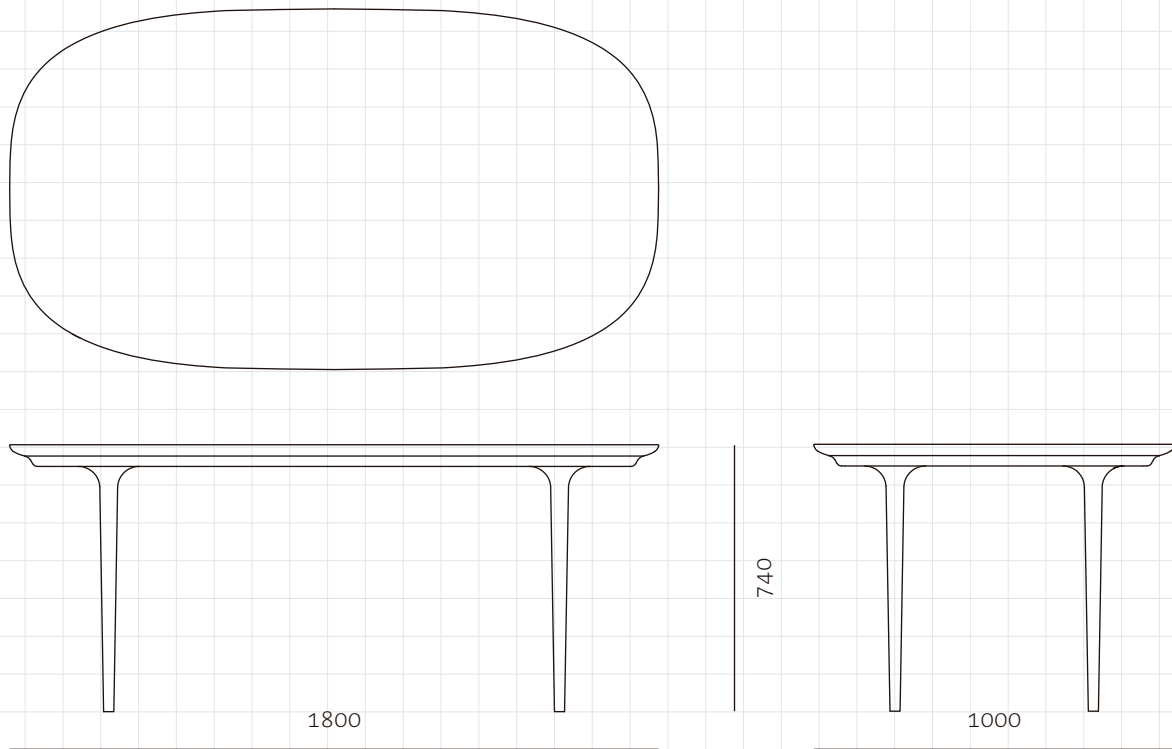

Lunar Dining Table W1800

CODE

LN-T410-1800

DIMENSIONS

W1800 x D1000 x H740mm

NET WEIGHT

43.5 kg

ENVIRONMENT

Indoor

MATERIALS

Solid wood legs, veneer laminate top

*Please refer to website or contact your local representative for complete material swatches.

SHIPPING

Package	Knock Down		
Package Qty	2 pcs/box		
Packaging	Measurement (mm)	Volume (cbm)	Gross Weight (kg)
FCL	W1880 x D1080 x H135	0.27	43.62
	W429 x D429 x H805	0.15	12.24
LCL/AIR	W1900 x D1100 x H230	0.48	67.91
	W429 x D429 x H805	0.15	14.38