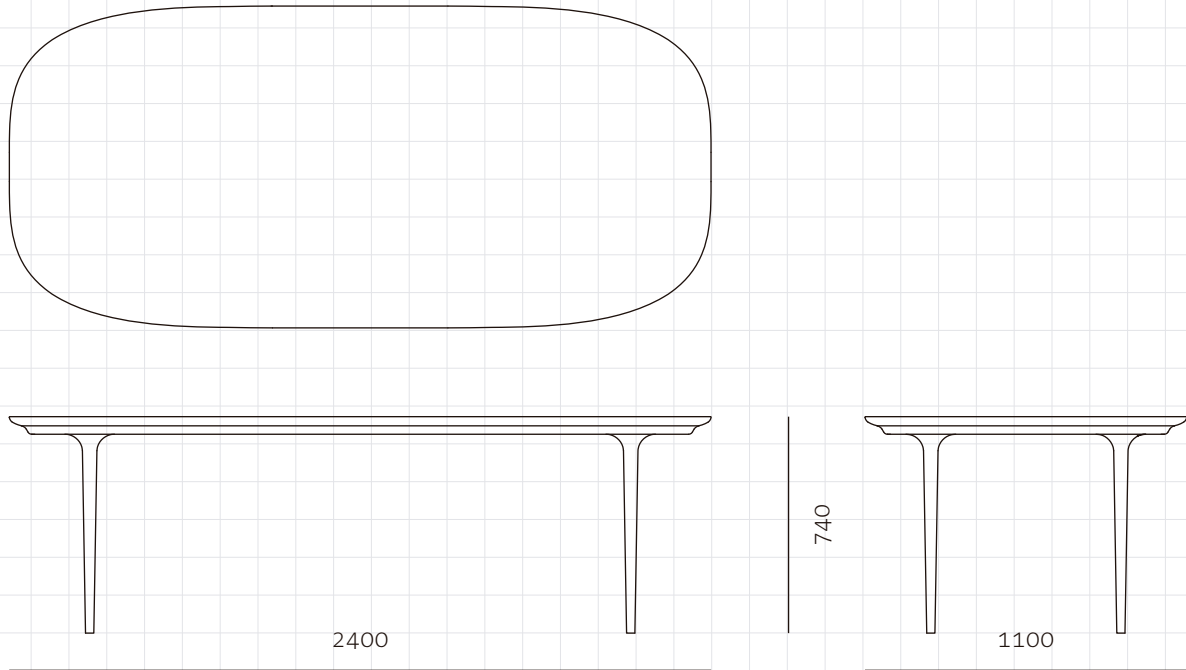

Lunar Dining Table W2400

CODE LN-T410-2400
DIMENSIONS W2400 x D1100 x H740mm

NET WEIGHT 55.0 kg

ENVIRONMENT Indoor

MATERIALS Solid wood legs, veneer laminate top

*Please refer to website or contact your local representative for complete material swatches.

SHIPPING

Package	Knock Down		
Package Qty	2 pcs/box		
Packaging	Measurement (mm)	Volume (cbm)	Gross Weight (kg)
FCL	W2500 x D1200 x H155	0.47	57.99
	W429 x D429 x H805	0.15	12.24
LCL/AIR	W2540 x D1240 x H245	0.77	94.59
	W429 x D429 x H805	0.15	14.38