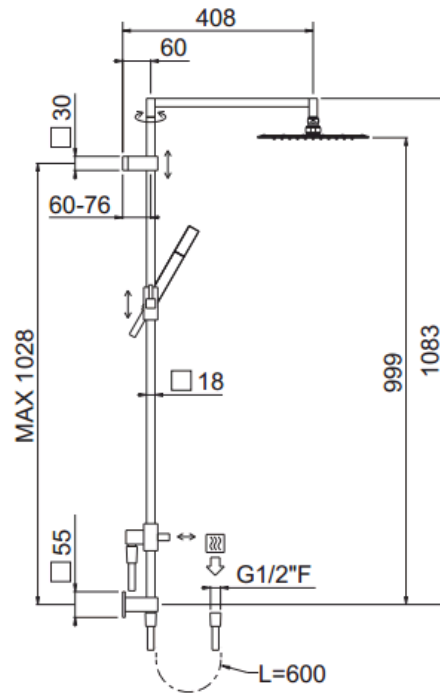

Extreme external

Extreme external, MySlim shower head
31452/ED-CR

TECHNICAL INFORMATION

Turning square shower column with adjustable mounting with articulated shower holder, external holder with 60 cm PVC flexible hose, adjustable upper holder and diverter. Non-liming square ultra-thin shower head 300x300 in stainless steel. ABS non-liming one jet square shower. PVC smooth double anti-torsion flexible hose cm 150. CHROME

Flow rate:

? Doccia o soffione?

PICTURE

SPARE PARTS

FEATURES

Rain jet

Non-liming

double anti-torsion

ecologic

adjustable column

TECHNICAL DRAWING

FINISHINGS