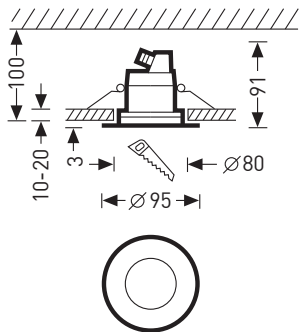

TECHNICAL INFORMATION

MICRO