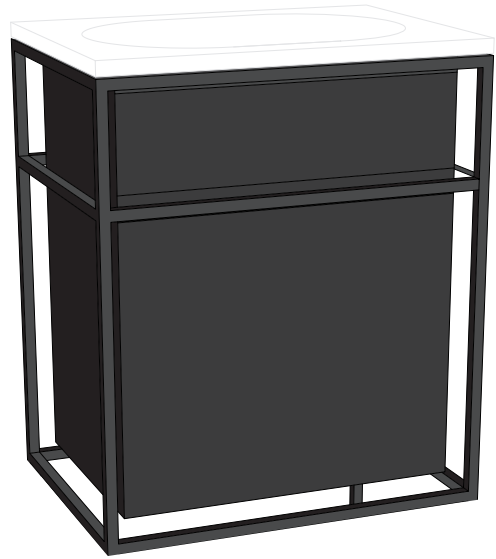

FRAME EXFRAMEGM1

DESIGN BY

Norm.Architects

DESCRIPTION

GL1 Large freestanding grid
(single)

SS Small washbasin

CS Cabinet for washbasin
(with **EX793** trap)

MODULE DIMENSION

55 x 40 x h 63 cm

MATERIAL

Structure: varnished metal

Drawer: varnished solid ash

Washbasin: LivingTec®

COLORS

● Black - RAL 9004