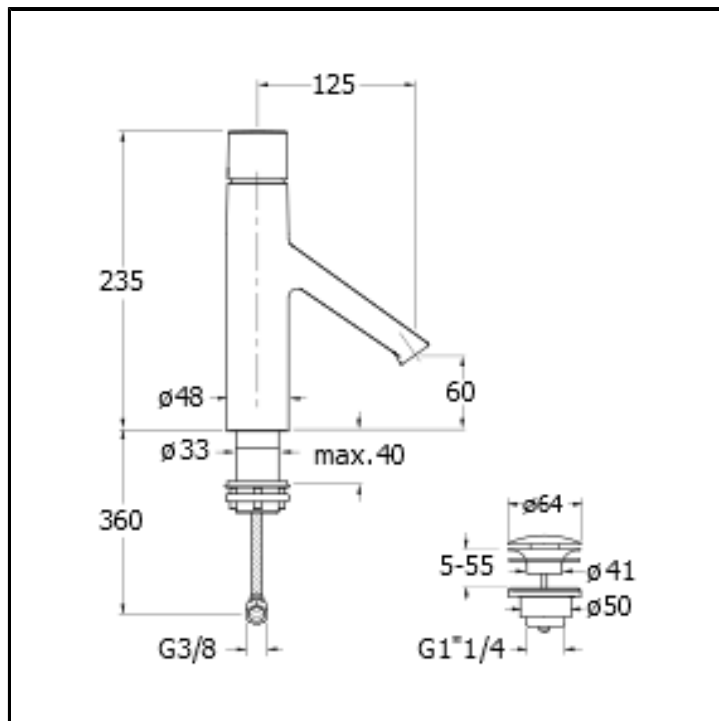

Basin mixer REGULAR with 1"1/4 Up&Down waste

FINITURE

- White matt
- Chrome
- Black matt

FEATURES (MODEL NAME SIDE)

- Regular

FEATURES FROM TECHNOLOGIES

-
-

COMMAND