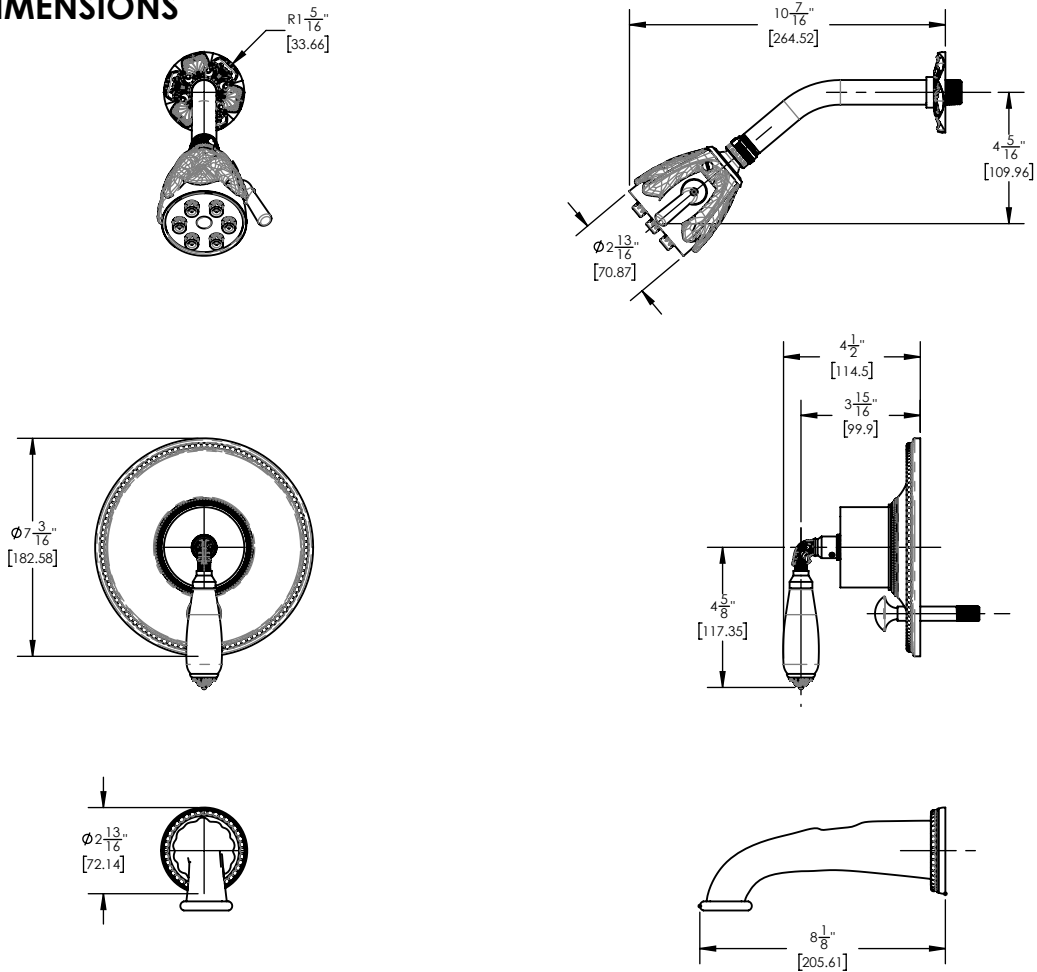

PB2338B

■ **PRODUCT FEATURES**

- Style: Traditional
- Collection: Valencia
- Temperature Controlled By Pressure Balance
- White Marble Lever Handle
-
-

■ **TECHNICAL DETAILS**

Access Hole Diameter: 5"
 Handle Turn Angle: 115°
 Spout Reach: 8 1/8"
 Connection Type: Female 1/2" NPT Connection
 Installation Type: Wall Mounted
 Primary Material: Brass
 Valve Material: Ceramic
 Shower Flow Restriction: 1.8 gpm
 Spout Flow Restriction: Full Flow
 Water Pressure Maximum: 85 PSI
 Water Pressure Minimum: 20 PSI
 Water Pressure Recommended: 60 PSI

■ **PRODUCT DIMENSIONS**

www.phylrich.com

1261 Logan Avenue, Costa Mesa, California 92626.
 Phone: 714.361.4800 Fax: 714.617.3120

CODES & STANDARDS

ASME A112.181/ CSA B1251, ASME 112.18.2/ CSA B125.2, ANSI NSF, CEC