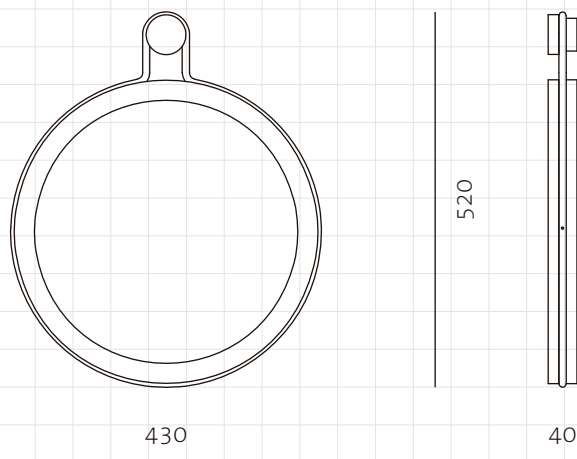

**Utility Round Mirror Small**

**CODE**

UT-M110-S

**DIMENSIONS**

W430 x D40 x H520mm

**NET WEIGHT**

3.5 kg

**ENVIRONMENT**

Indoor

**MATERIALS**

Solid wood frame, Stainless steel brass finish, Mirrored glass

\*Please refer to website or contact your local representative for complete material swatches.

**SHIPPING**

<b>Package</b>	Assembled		
<b>Package Qty</b>	1 pcs/box		
<b>Packaging</b>	<b>Measurement (mm)</b>	<b>Volume (cbm)</b>	<b>Gross Weight (kg)</b>
<b>FCL</b>	W535 x D625 x H225	0.08	11.0
<b>LCL/AIR</b>	W535 x D625 x H225	0.08	11.0