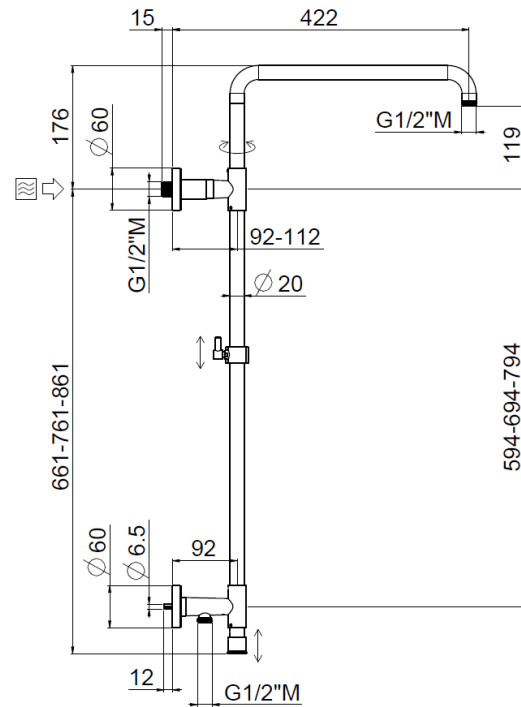

Stick high wall outlet

Stick high wall outlet, Stick shower head
31628X/IA-C-CRX

TECHNICAL INFORMATION

Turning shower column with adjustable mounting and articulated shower holder, high water connection integrated in the upper holder, diverter, column height adjustable with optional extension kit. Stick round non-liming inspectable shower head Ø250 in chromed stainless steel. One jet round shower in ABS. PVC double anti-torsion flexible hose cm 150. Wheelbase 600 mm. CHROME

PICTURE

SPARE PARTS

FEATURES

Rain jet

Non-liming

adjustable telescopic shower column

double anti-torsion

TECHNICAL DRAWING