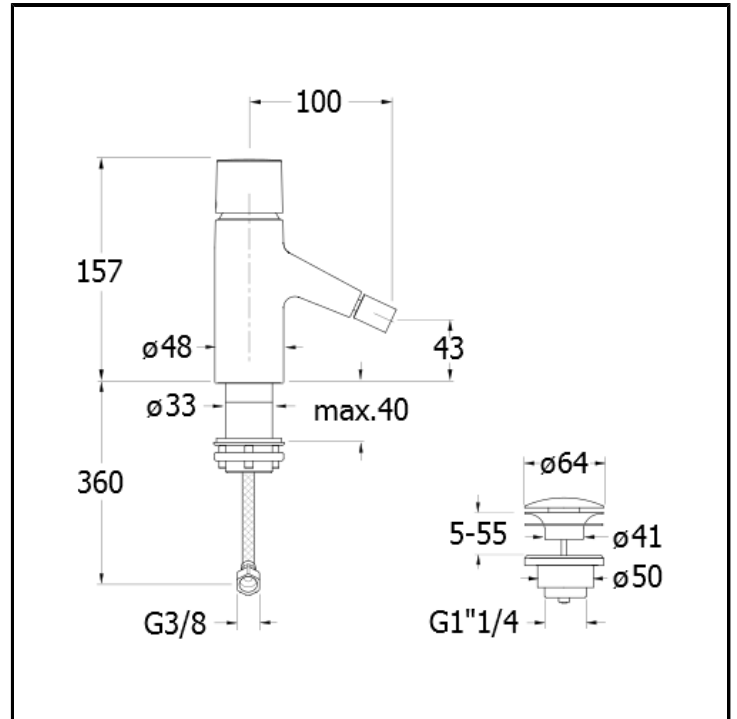

# CRIRU324

Bidet mixer with 1"1/4 Up&Down waste