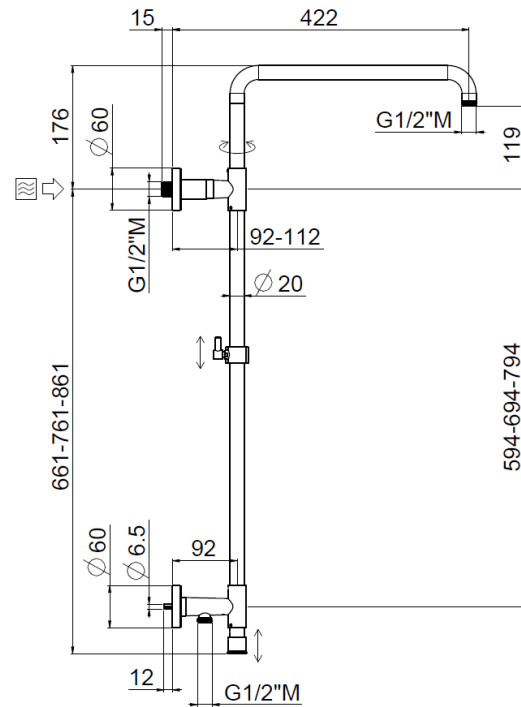

SPARE PARTS

TECHNICAL DRAWING