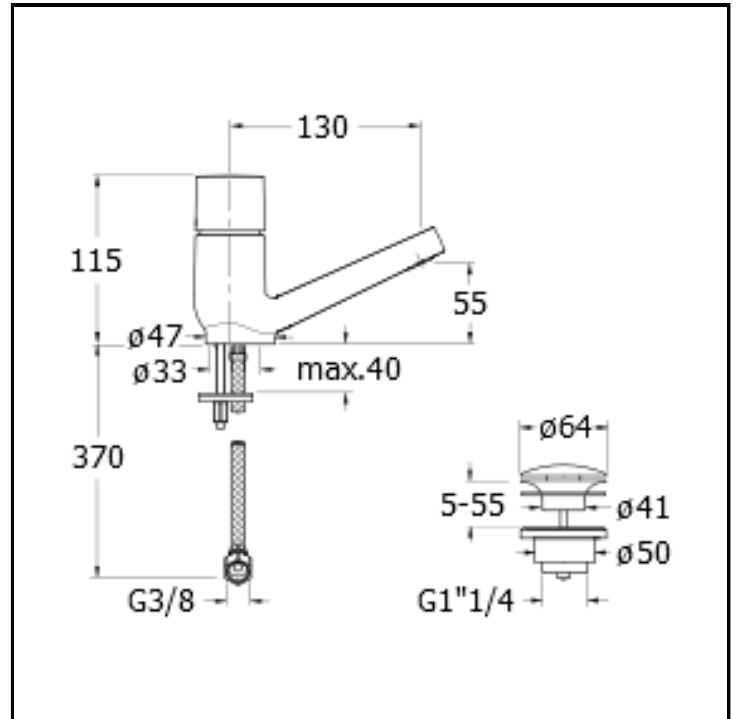

CRIRU220

■ CRISTINA
RUBINETTERIE

Basin mixer REGULAR with 1"1/4 Up&Down waste

FINITURE

- White matt
- Chrome
- Black matt

FEATURES (MODEL NAME SIDE)

- Regular

FEATURES FROM TECHNOLOGIES