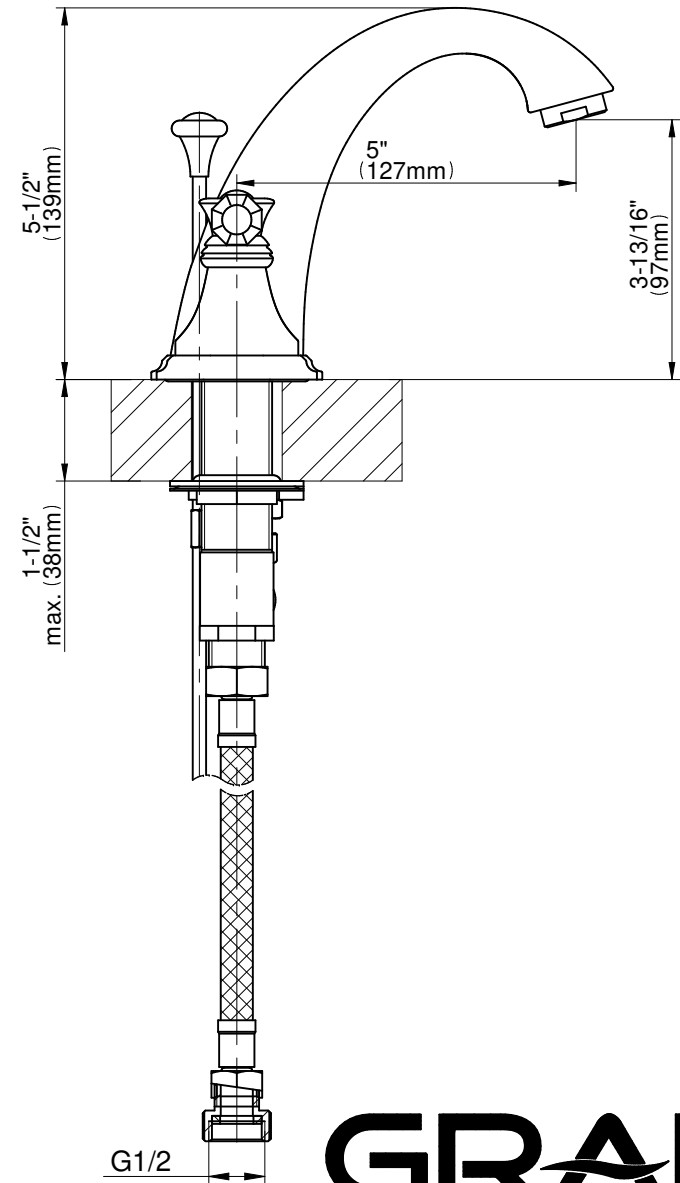

E-1900-LM63L

TOPAZ Series

GRAFF[®]
CUTTING EDGE DESIGN