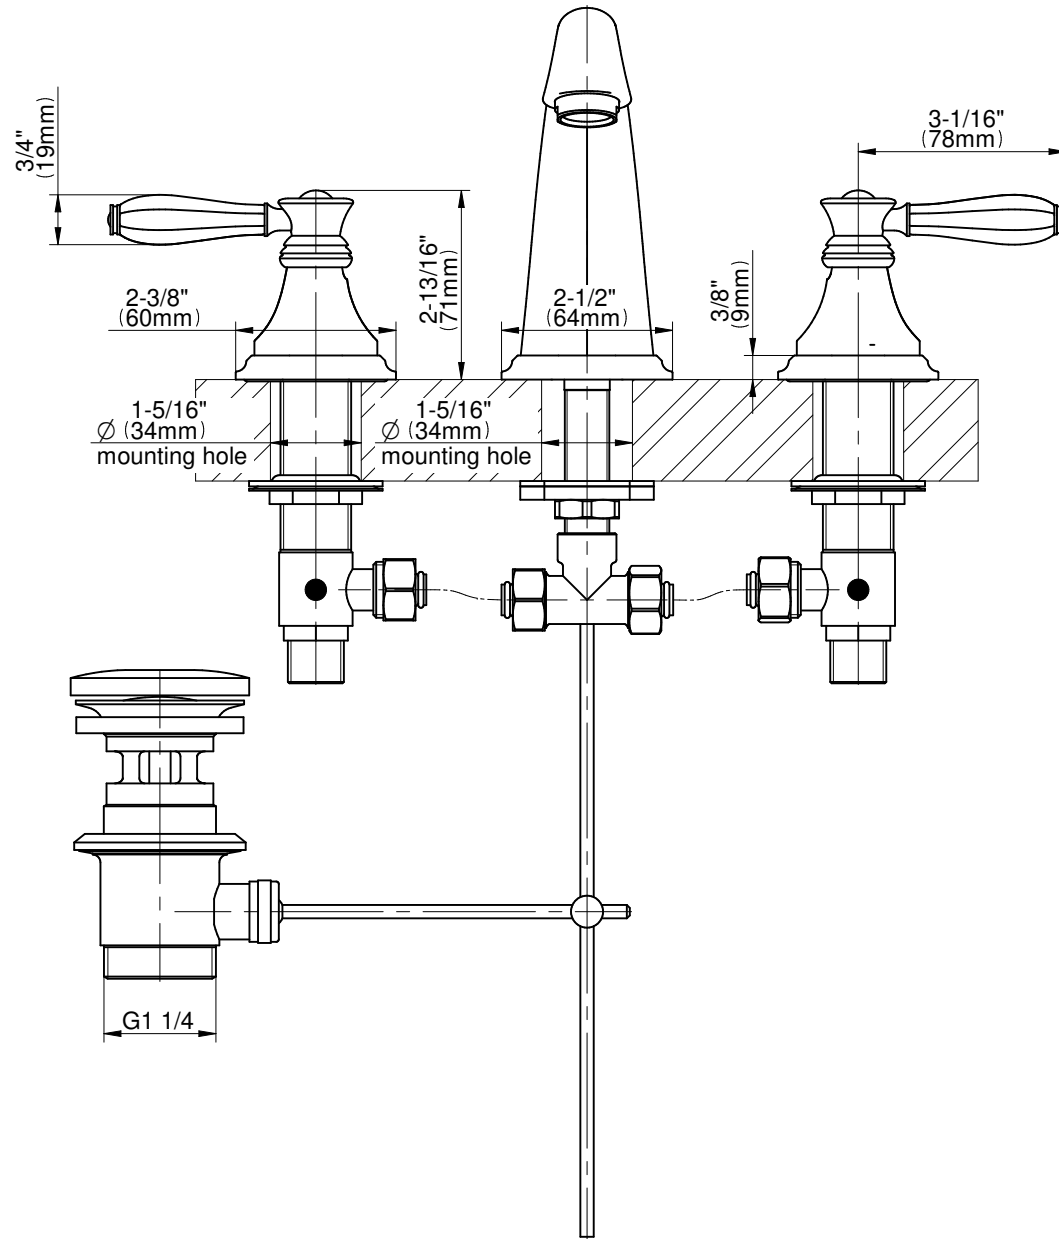

E-1900-LM63L

TOPAZ Series

GRAFF[®]
CUTTING EDGE DESIGN