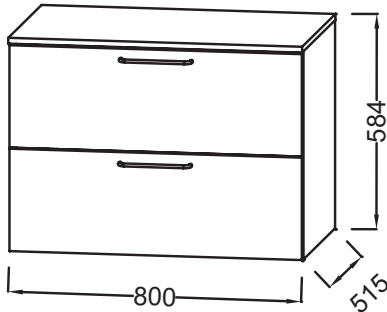

EB2548-R8

Collection: ODÉON RIVE GAUCHE

Finish*:

Main features:

Features

- DIMENSIONS: 80 x 0 x 0 cm
- MATERIAL: Lacquer or melamine
- NORMS AND REGULATION: NF
- VERSION: Gold handle
- HANDLE : Attached wire handle
- FIXING: Installer selects fixings set according to wall support
- WEIGHT: 36 kg
- INSTALLATION TYPE: Wall-hung
- STORAGE TYPE: Drawer
- TYPE OF COORDINATING FURNITURE : Drawer unit
- INSIDE FINISH: Grey

Consumer benefits

- PRACTICAL: Additional storage solution
- SOUND COMFORT: Drawers equipped with a damper close system
- PERFECT FINISH: Wide choice of finishes

Technical drawing

Product Specification: Drawer unit 80 cm 2 drawers, gold wire handles. EB2548-R8. Collection: ODÉON RIVE GAUCHE. DIMENSIONS: 80 x 0 x 0 cm. WEIGHT: 36 kg. MATERIAL: Lacquer or melamine. INSTALLATION TYPE: Wall-hung. NORMS AND REGULATION: NF. STORAGE TYPE: Drawer. VERSION: Gold handle. TYPE OF COORDINATING FURNITURE : Drawer unit. HANDLE : Attached wire handle. INSIDE FINISH: Grey. FIXING: Installer selects fixings set according to wall support.