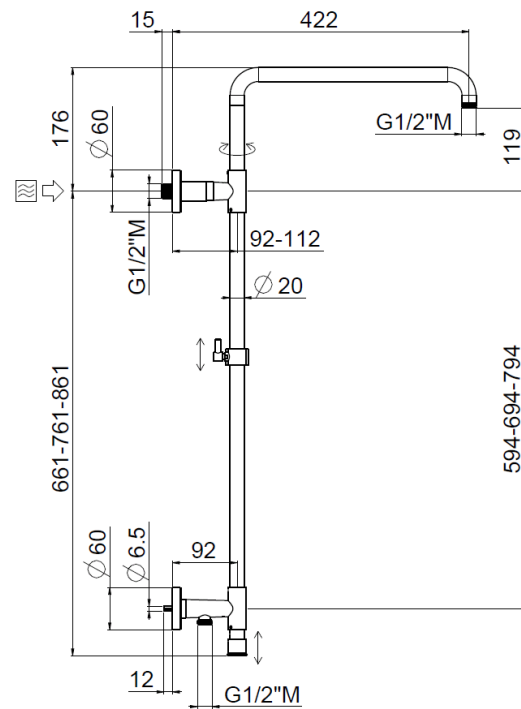

Stick high wall outlet

Stick high wall outlet, Stick shower head
31626X/IA-C-CRX

TECHNICAL INFORMATION

Turning shower column with adjustable mounting and articulated shower holder, high water connection integrated in the upper holder, diverter, column height adjustable with optional extension kit. Stick round non-liming inspectable shower head Ø200 in chromed stainless steel. One jet round shower in ABS. PVC double anti-torsion flexible hose cm 150. Wheelbase 600 mm. CHROME

FEATURES

Rain jet

Non-liming

adjustable telescopic shower column

double anti-torsion

PICTURE

SPARE PARTS

TECHNICAL DRAWING