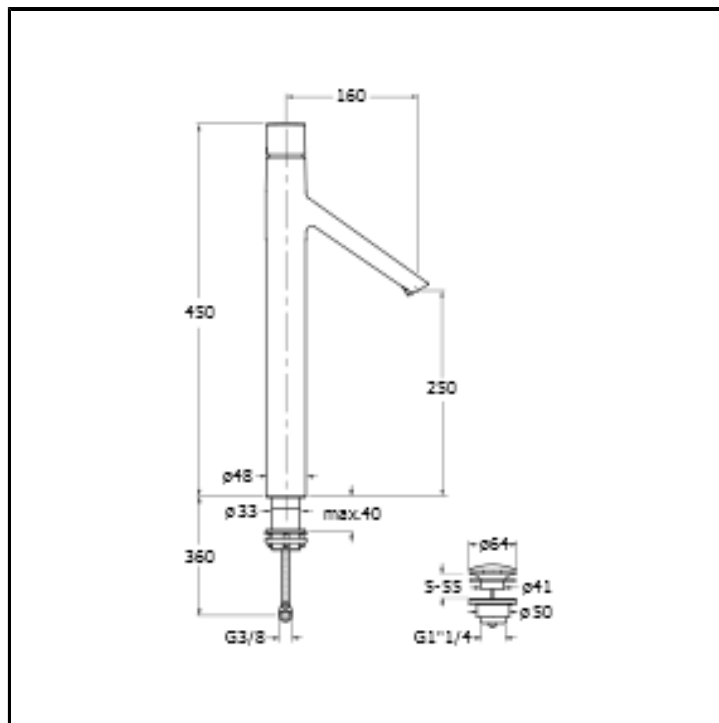

Basin mixer TALL with 1"1/4 Up&Down waste

FINITURE

- White matt
- Chrome
- Black matt

FEATURES (MODEL NAME SIDE)

- Tall

FEATURES FROM TECHNOLOGIES

-
-

COMMAND