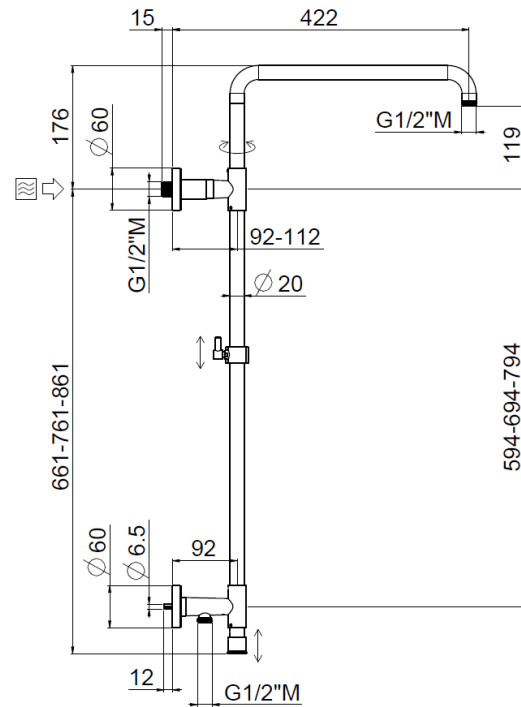

## TECHNICAL INFORMATION

Turning shower column with adjustable mounting and articulated shower holder, high water connection integrated in the upper holder, diverter, column height adjustable with optional extension kit. Stick round non-liming inspectable shower head Ø250 in chromed stainless steel. One jet round shower in brass. PVC double anti-torsion flexible hose cm 150. Wheelbase 600 mm. CHROME

## SPARE PARTS

## TECHNICAL DRAWING