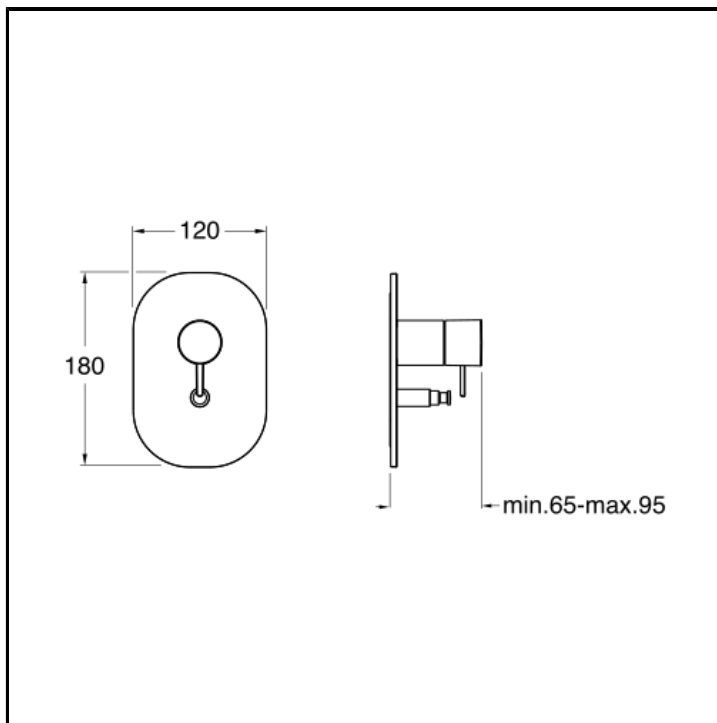

CRIQE689

Bath/shower mixer external parts for CRICS535 with 2 outlet diverter and metal plate

FINITURE

CHARACTERISTICS

-

COMMAND

- Monocontrol

INSTALLATION