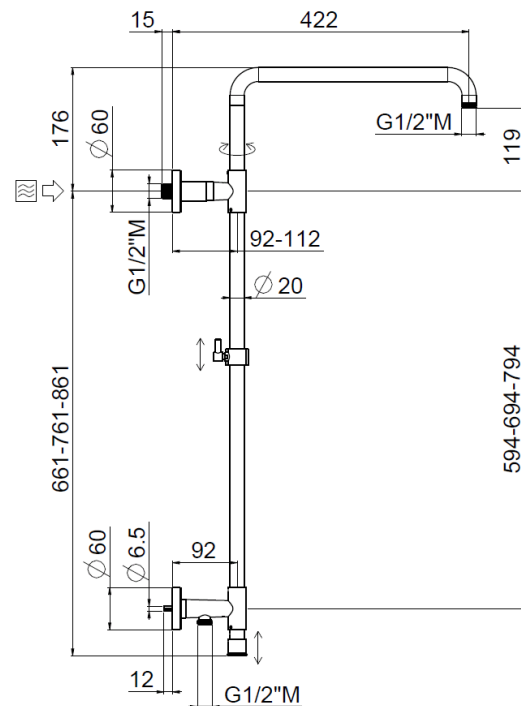

Stick high wall outlet

Stick high wall outlet, Stick shower head
30626X/IA-C-CRX

TECHNICAL INFORMATION

Turning shower column with adjustable mounting and articulated shower holder, high water connection integrated in the upper holder, diverter, column height adjustable with optional extension kit. Stick round non-liming inspectable shower head Ø200 in chromed stainless steel. One jet round shower in brass. PVC double anti-torsion flexible hose cm 150. Wheelbase 600 mm. CHROME

PICTURE

SPARE PARTS

FEATURES

Rain jet

Non-liming

adjustable telescopic shower column

double anti-torsion

TECHNICAL DRAWING