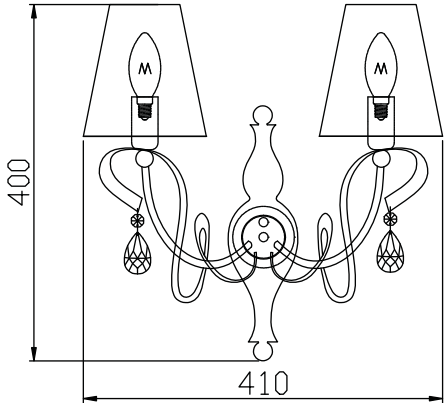

# Instruction

Collection: Elegant  
Series: Intreccio  
Model: ARM010-02-R  
Wall-mounted

A=2

– Wall-mounted

  
2 x E14 (40w)

**MAYTONI**  
DECORATIVE LIGHTING

[www.maytoni.de](http://www.maytoni.de)