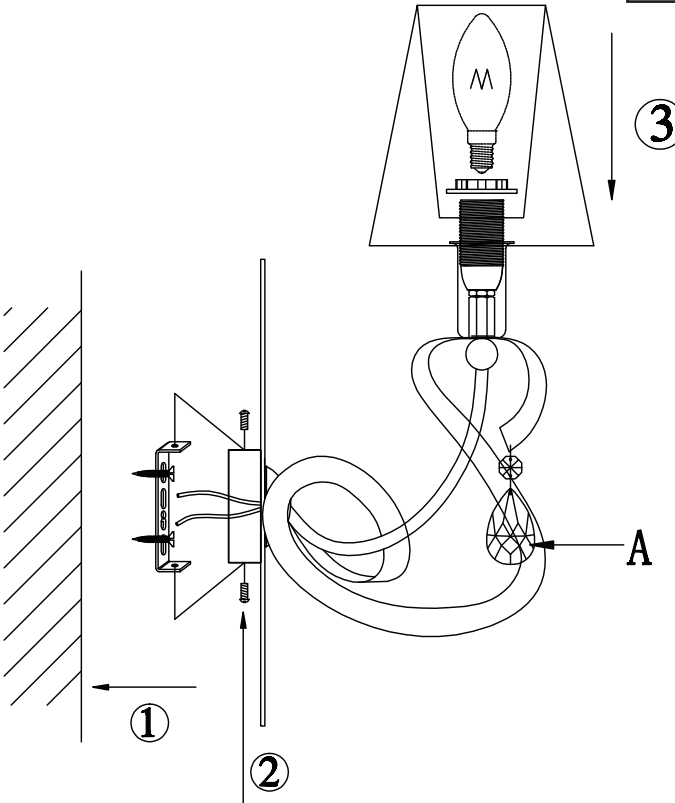

# Instruction

Collection: Elegant  
Series: Intreccio  
Model: ARM010-02-R  
Wall-mounted

A=2

– Wall-mounted

  
2 x E14 (40w)

**MAYTONI**  
DECORATIVE LIGHTING

[www.maytoni.de](http://www.maytoni.de)