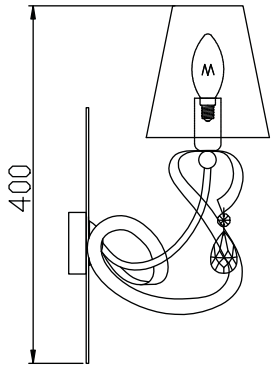

# Instruction

Collection: Elegant  
Series: Intreccio  
Model: ARM010-02-R  
Wall-mounted

A=2

– Wall-mounted

  
2 x E14 (40w)

**MAYTONI**  
DECORATIVE LIGHTING

[www.maytoni.de](http://www.maytoni.de)