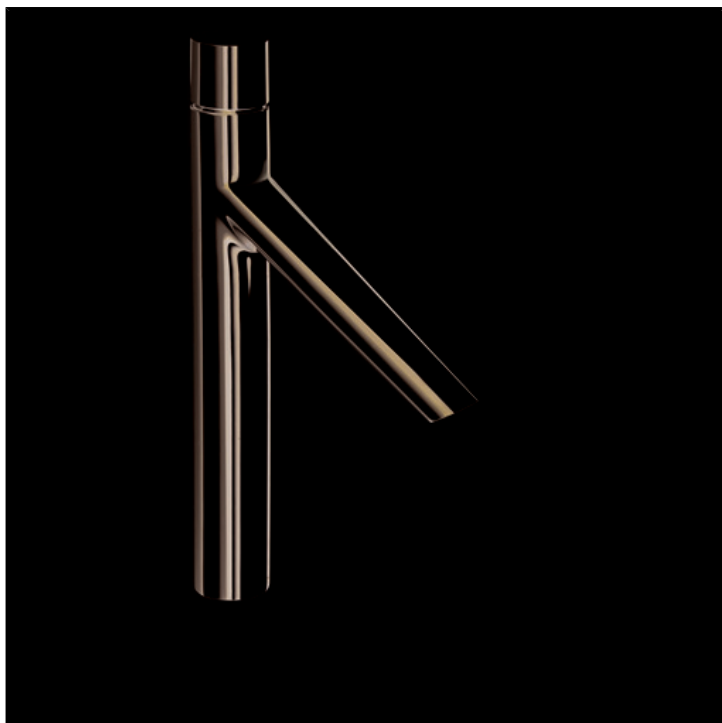

Basin mixer MEDIUM with 1"1/4 Up&Down waste

FINITURE

- White matt
- Chrome
- Black matt

FEATURES (MODEL NAME SIDE)

- Medium

FEATURES FROM TECHNOLOGIES

-
-

COMMAND