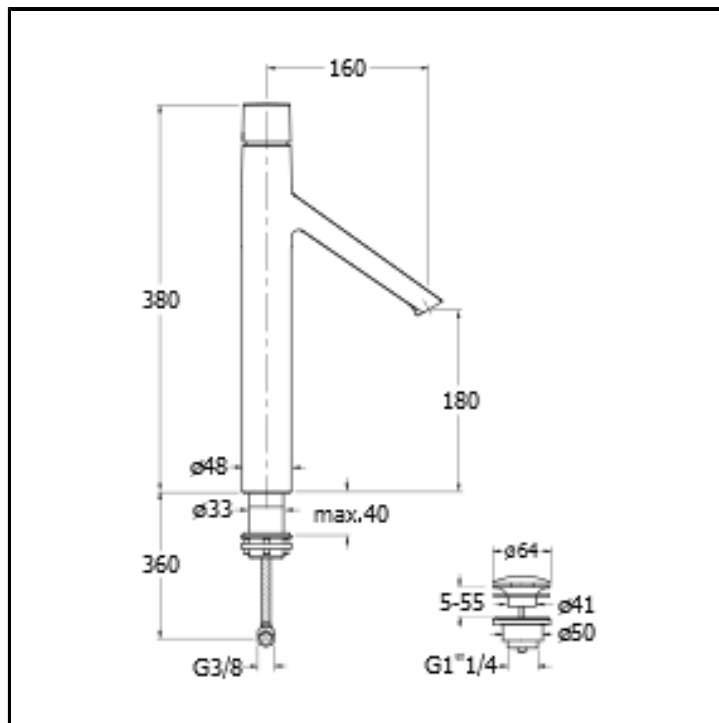

Basin mixer MEDIUM with 1"1/4 Up&Down waste

FINITURE

- White matt
- Chrome
- Black matt

FEATURES (MODEL NAME SIDE)

- Medium

FEATURES FROM TECHNOLOGIES

-
-

COMMAND