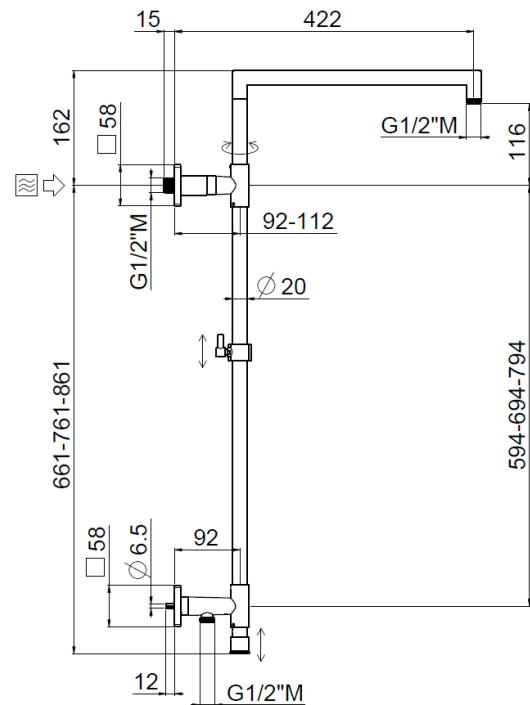

SPARE PARTS

TECHNICAL DRAWING