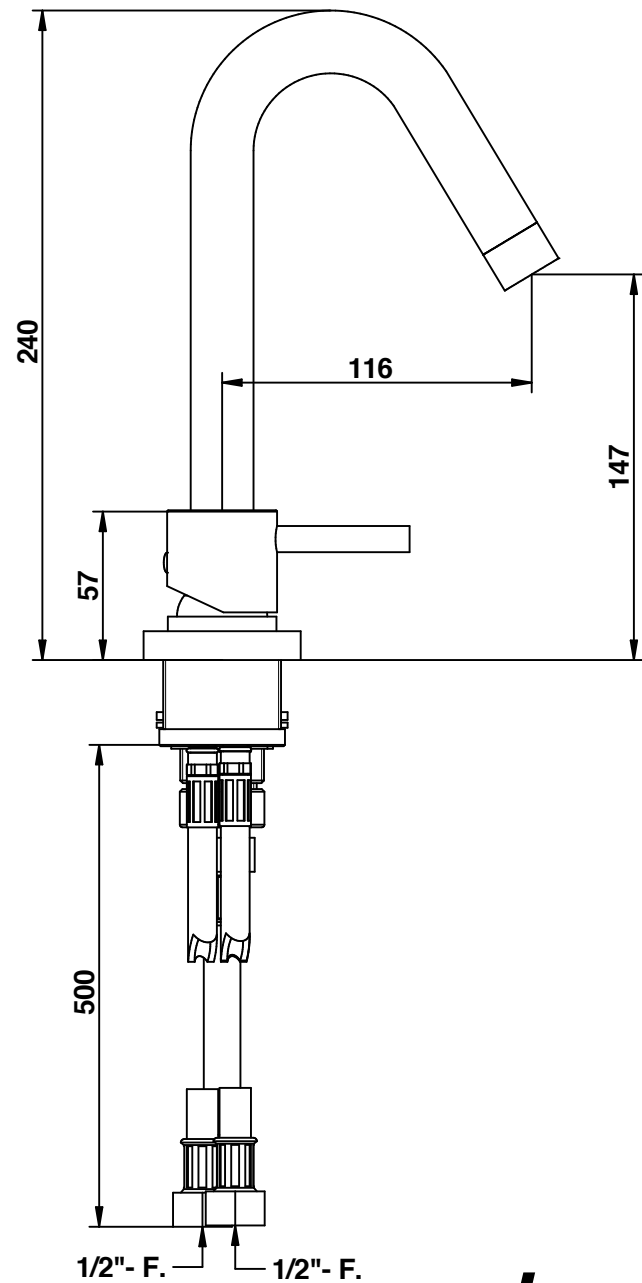

IN - 1/2" F.

MAX 20 mm.

Gruppo lavabo bordo piano 2 fori
con piletta clic-clac

1/2" - F. 1/2" - F.

Two holes basin mixer
with clic-clac waste

Cod. 68501_PR
ON

© Copyright of Bongio s.r.l.

bongio