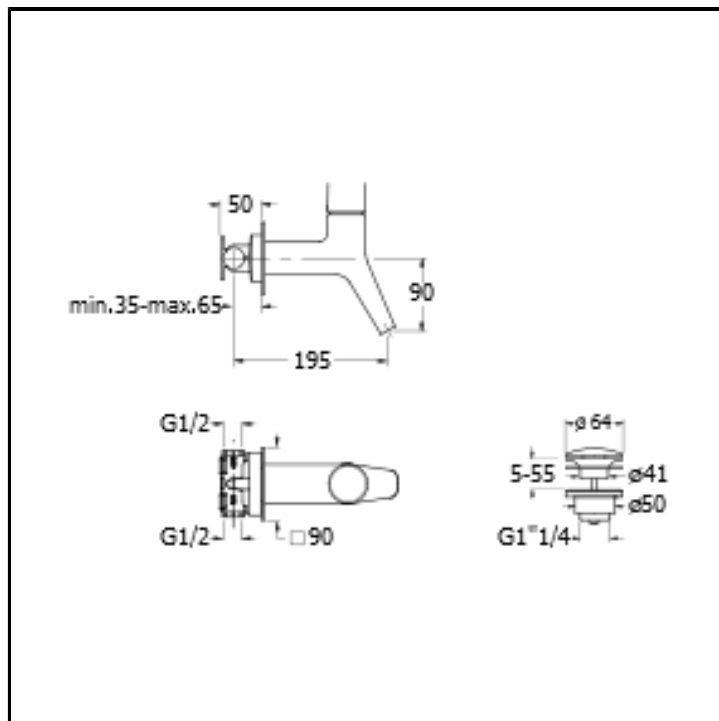

Complete wall mounted basin mixer REGULAR with 1"1/4 Up&Down waste

FINITURE

- White matt
- Chrome
- Black matt

FEATURES (MODEL NAME SIDE)

- Regular

FEATURES FROM TECHNOLOGIES

-
-

COMMAND