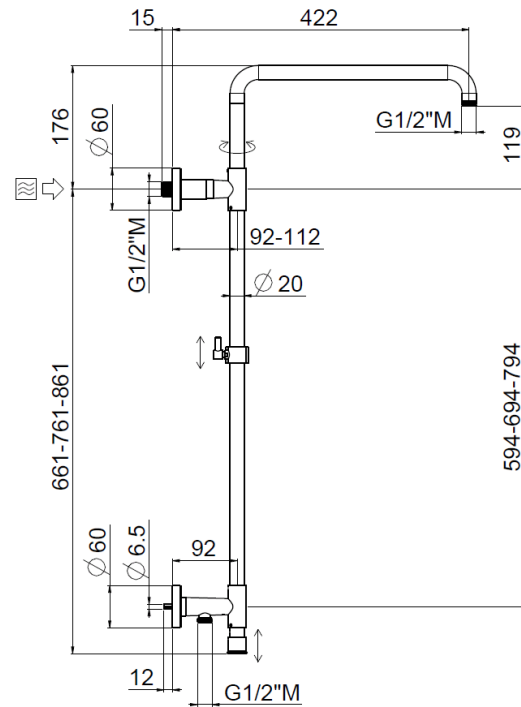

## TECHNICAL INFORMATION

Turning shower column with adjustable mounting and articulated shower holder, high water connection integrated in the upper holder, diverter, column height adjustable with optional extension kit. Stick round non-liming inspectable shower head Ø300 in chromed stainless steel. One jet round shower in brass. PVC double anti-torsion flexible hose cm 150. Wheelbase 600 mm. CHROME

## SPARE PARTS

## TECHNICAL DRAWING