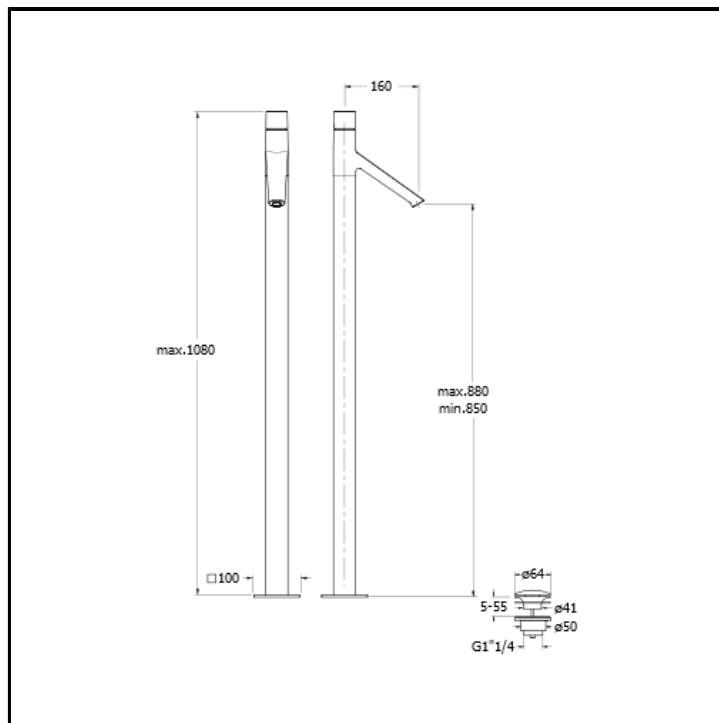

Floor mounted basin mixer external parts for CRICS290 with 1"1/4 Up&Down waste